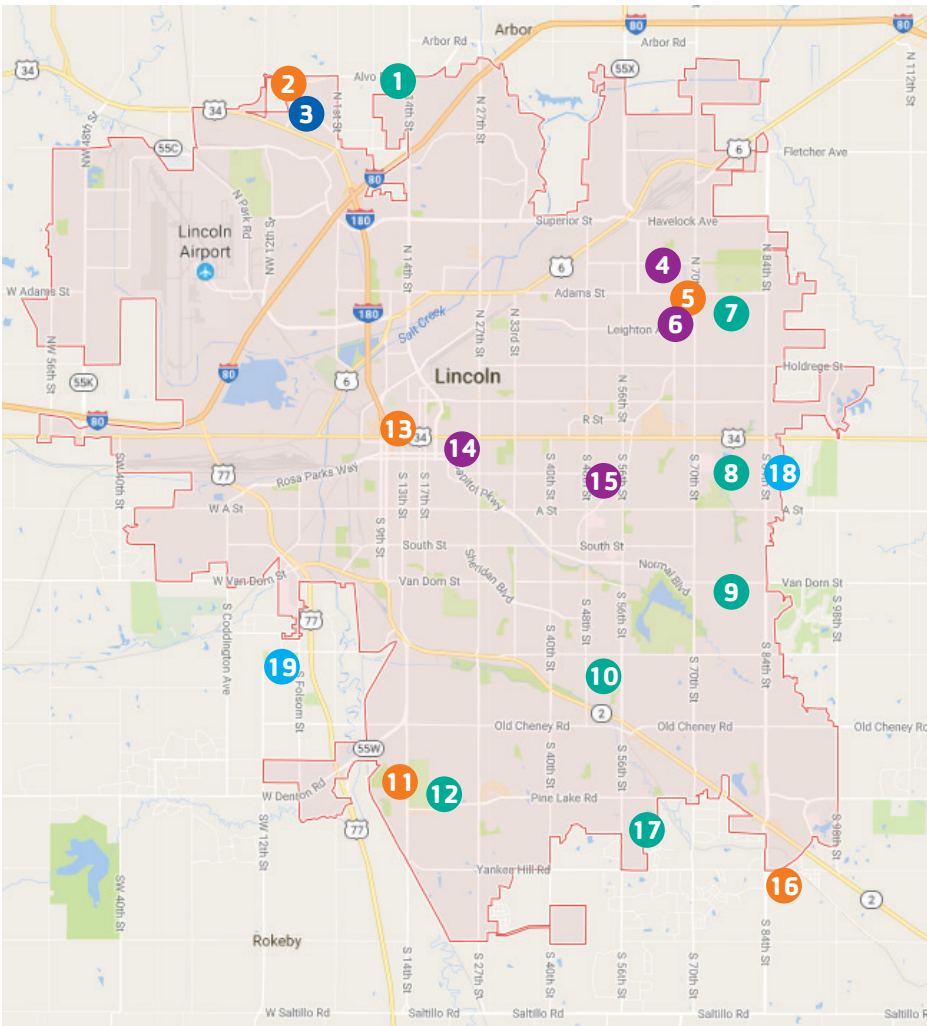

FOR YOUTH DEVELOPMENT[®]
 FOR HEALTHY LIVING
 FOR SOCIAL RESPONSIBILITY

LINCOLN YMCA LOCATIONS & PROGRAM SITES

METRO OFFICE

#3 Administrative Office, YMCA Camp Kitaki & Youth Sports
 570 Fallbrook Blvd, Ste 210
 Lincoln, NE 68521

YMCA FACILITIES

#2 Fallbrook YMCA
 connected to **Schoo Middle School**
 700 Penrose Dr, Ste B; Lincoln, NE 68521

#5 Northeast YMCA
 2601 N 70th St; Lincoln, NE 68507

#11 Cooper YMCA
 6767 S 14th St; Lincoln, NE 68512

#13 Downtown YMCA
 1039 P St; Lincoln, NE 68508

#16 Cople Family YMCA
 connected to **Moore Middle School**
 8700 Yankee Woods Dr, Ste B

PARK GROUNDS

#18 YMCA Spirit Park
 420 S 84th St; Lincoln, NE 68510

#10 Zeman Elementary
 4900 S 52nd St; Lincoln, NE 68516

#12 Scott Middle
 2200 Pine Lake Rd; Lincoln, NE 68512

#14 Elliott Elementary (CLC)
 225 S 25th St; Lincoln, NE 68510

#15 Lefler Middle (CLC)
 1100 S 48th St; Lincoln, NE 68510